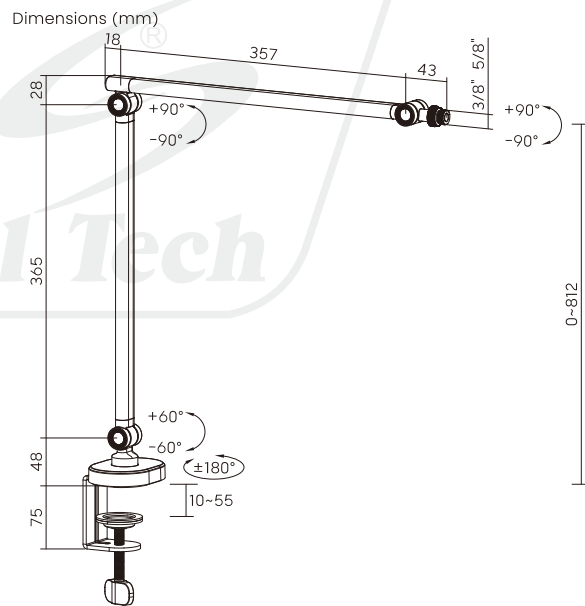

SH DS16

Contemporary Studio Microphone Arm

**In Slim Shape with
Omni-Directional Adjustments.**

Weight Capacity
1kg/2.2lbs

3/8" or 5/8" Adaptors
(both included)

Clamp Installation

-60° ~ +60°
360° Swivel