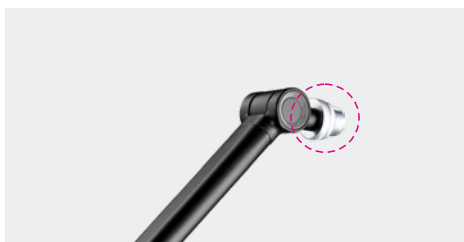

SH DS16

Contemporary Studio Microphone Arm

**In Slim Shape with
Omni-Directional Adjustments.**

Weight Capacity
1kg/2.2lbs

3/8" or 5/8" Adaptors
(both included)

Clamp Installation

-60° ~ +60°
360° Swivel